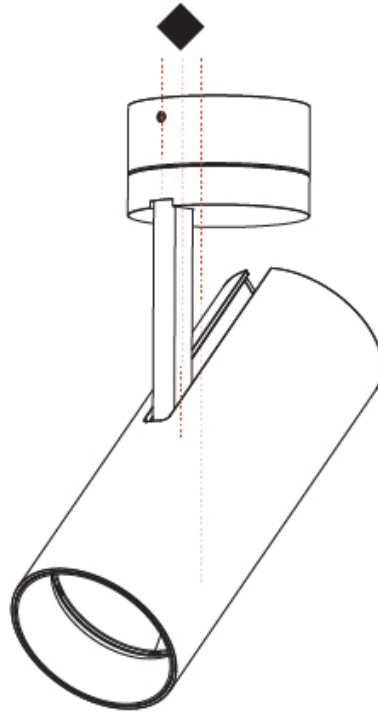

A3D114-

PROJECT

TYPE

SPECIFIER

QUANTITY

DATE