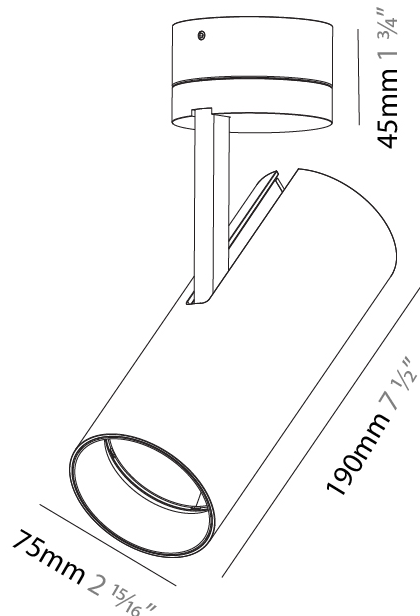

GENERAL

Series: Imagine
Subseries: Imagine 75
Brand: Prolicht
Division: Architectural
Mounting Type: Surface
Mounting Location: Ceiling
Subcategory: Spots

PHYSICAL

Shape: Cylinder
Diameter (mm): 75
Diameter (in): 2 ¹⁵/₁₆
Height (mm): 190
Height (in): 7 ¹/₂
Max. Overall Height (mm): 235
Max. Overall Height (in): 9 ³/₄
Light Distribution: Adjustable / Direct
Weight (kg): 0.919
Weight (lbs): 2.02
Fixture Finish: SSR / BKV / CWI / CRY / HAB / LAG / UFT / ITA / RUA / RUR / MIC / FTG / MYG / TWT / LOD / PUS / FRO / FUP / KIA / POP / BLS / SPG / MEY / GOH / GUM / CHC / COM / ABZ / JAG / OBR / MOS / ROR
Fixture Material: Aluminum Die Cast

ELECTRICAL

Lamp Type: LED (Zhaga Standard)
Input Wattage (W): 13.2 / 16.5
Total Output Wattage (W): 12 / 15
Dimming: Tri-Mode (Non-Dimming and Phase Dimming (120Vac only) and 0-10V Dimming)
Driver Included: Yes
Driver Location: Integrated
Driver Type: Constant Current - Universal
Driver Class: Class 2
Input Voltage (V): 120 - 277
Constant Current (MA): 350

LED

Number of LEDs: 1
Color Temperature (°K): 2700 / 3000 / 3500 / 4000
Max. Delivered Lumen (lm): 870 / 970 / 1038 / 1060
CRI: >90 CRI
Lamp Life (hrs): 50000

OPTICAL

Reflector°: 10
Adjustability: Rotational 350°; Tilt 90°

RATINGS AND CERTIFICATIONS

Certified By: Certified for North American Standards
IP rating: IP20